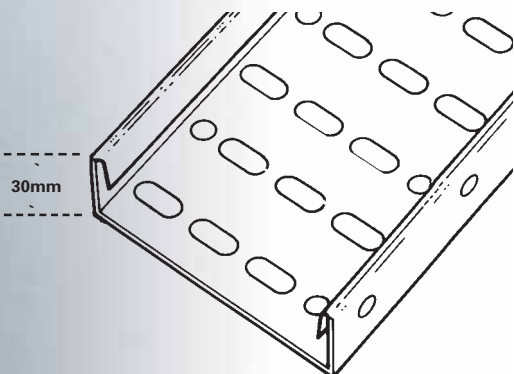

Using 1.2mm 304 - 1.4301 (2B) or 1.2mm 316L - 1.4404 stainless steel the Lasnek Medium Duty Return Flange (MDRF) tray is designed for applications requiring increased rigidity. Manufactured using a return side wall of 30mm, MDRF is ideal for transporting medium duty cabling whilst maintaining system dimensions of the MDSF. Available in 3 metre lengths and with a full complement of fittings and accessories, the MDRF tray ensures a high standard for any installation.

Standard Features:

- n Material: 1.2mm / 304 - 1.4301 (2B) stainless steel or 1.2mm 316L - 1.4404
- n Wall: Straight edge de-burred 30mm high
- n Lengths: 3 Metre - complete with associated coupler and 8 fixings
- n Flat Fittings: Choice of angles - complete with cranked coupler and fixings
- n Couplers: Three sided - rigid for lengths, adjustable for fittings
- n Accessories & Brackets: Available for all sizes and configurations

Options Available:

- n Cover: Available for lengths and fittings

MDRF TRAY

MDRF Tray 3m Lengths	Width	304 Ref.	316 Ref.
	50mm	MDRF-050-03	A-MDRF-050-03
	75mm	MDRF-075-03	A-MDRF-075-03
	100mm	MDRF-100-03	A-MDRF-100-03
	150mm	MDRF-150-03	A-MDRF-150-03
	225mm	MDRF-225-03	A-MDRF-225-03
	300mm	MDRF-300-03	A-MDRF-300-03
	450mm	MDRF-450-03	A-MDRF-450-03

MDRF FITTINGS

90° Flat Bends	Width	304 Ref.	316 Ref.
	50mm	MDRF-050-95	A-MDRF-050-95
	75mm	MDRF-075-95	A-MDRF-075-95
	100mm	MDRF-100-95	A-MDRF-100-95
	150mm	MDRF-150-95	A-MDRF-150-95
	225mm	MDRF-225-95	A-MDRF-225-95
	300mm	MDRF-300-95	A-MDRF-300-95
	450mm	MDRF-450-95	A-MDRF-450-95

90° Outside Risers	Width	304 Ref.	316 Ref.
	50mm	MDXF-050-94	A-MDXF-050-94
	75mm	MDXF-075-94	A-MDXF-075-94
	100mm	MDXF-100-94	A-MDXF-100-94
	150mm	MDXF-150-94	A-MDXF-150-94
	225mm	MDXF-225-94	A-MDXF-225-94
	300mm	MDXF-300-94	A-MDXF-300-94
	450mm	MDXF-450-94	A-MDXF-450-94

90° Inside Risers	Width	304 Ref.	316 Ref.
	50mm	MDXF-050-93	A-MDXF-050-93
	75mm	MDXF-075-93	A-MDXF-075-93
	100mm	MDXF-100-93	A-MDXF-100-93
	150mm	MDXF-150-93	A-MDXF-150-93
	225mm	MDXF-225-93	A-MDXF-225-93
	300mm	MDXF-300-93	A-MDXF-300-93
	450mm	MDXF-450-93	A-MDXF-450-93

Equal Flat Tees	Width	304 Ref.	316 Ref.
	50mm	MDRF-050-92	A-MDRF-050-92
	75mm	MDRF-075-92	A-MDRF-075-92
	100mm	MDRF-100-92	A-MDRF-100-92
	150mm	MDRF-150-92	A-MDRF-150-92
	225mm	MDRF-225-92	A-MDRF-225-92
	300mm	MDRF-300-92	A-MDRF-300-92
	450mm	MDRF-450-92	A-MDRF-450-92